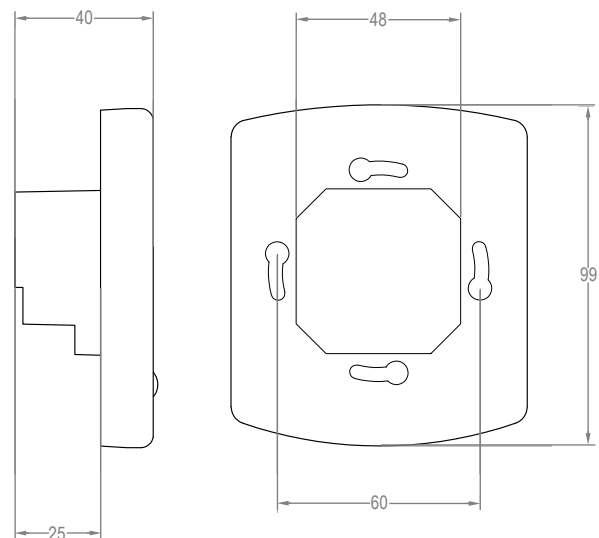

About us

No ifs, no buts. The award-winning Continal® service means you get an underfloor heating system delivered to you on time, on site, every time, no compromise.